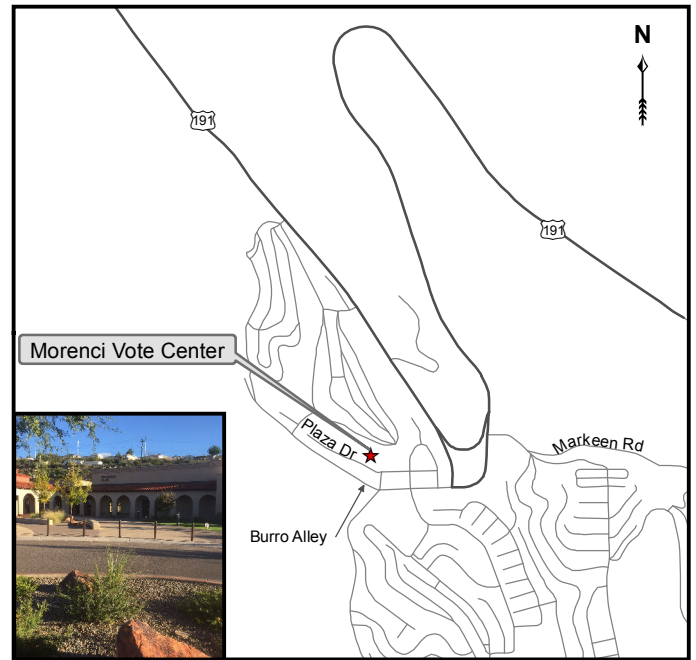

GREENLEE COUNTY, ARIZONA

CLIFTON VOTE CENTER - CLIFTON TRAIN DEPOT
 100 N. CORONADO BLVD.
 CLIFTON, AZ 85533

MORENCI VOTE CENTER - MORENCI CLUB
 314 PLAZA DRIVE
 MORENCI, AZ 85534

DUNCAN VOTE CENTER - GREENLEE COUNTY FAIRGROUNDS BUILDING C
 1248 FAIRGROUNDS ROAD
 DUNCAN, AZ 85534

Where do I register to vote?

- ✓ Greenlee County Recorder's Office located at:
 253 5th Street
 Clifton, Arizona

Where do I vote on Election Day?

- ✓ Greenlee County has established Vote Centers which allows voters of any precinct the ability to choose which Vote Center they want to go to. Vote Centers offer voters the opportunity to vote conveniently at the location of their choice to fit into their busy schedules. Vote Centers are located at the Morenci Club, 314 Plaza Drive, Morenci, AZ; the Train Depot, 100 N. Coronado Blvd., Clifton, AZ; and the Fairgrounds, 1248 Fairgrounds Road, Duncan, AZ. Polling places will still be setup and available for voters in Precinct 1 – Eagle at the Upper Eagle Creek School Building and Precinct 2 – Blue at the Blue School Building.

How do I get an Early Ballot?

- ✓ An Early Ballot can be requested by contacting the Greenlee County Recorder's Office at 253 5th Street, Clifton, AZ or 928-865-2632

For more Election information go to www.co.greenlee.az.us

Data Sources: Esri; Greenlee County, Arizona; State of Arizona (AZGEO); NM Resource Information System (RGIS)

Map Date: 10/27/15

Disclaimer: Data displayed is not engineering or survey quality data and should be used for general reference purposes only. Greenlee County (GC), nor any agency, office or employee of GC, warrants in any way the accuracy, reliability or timeliness of data shown on this map.