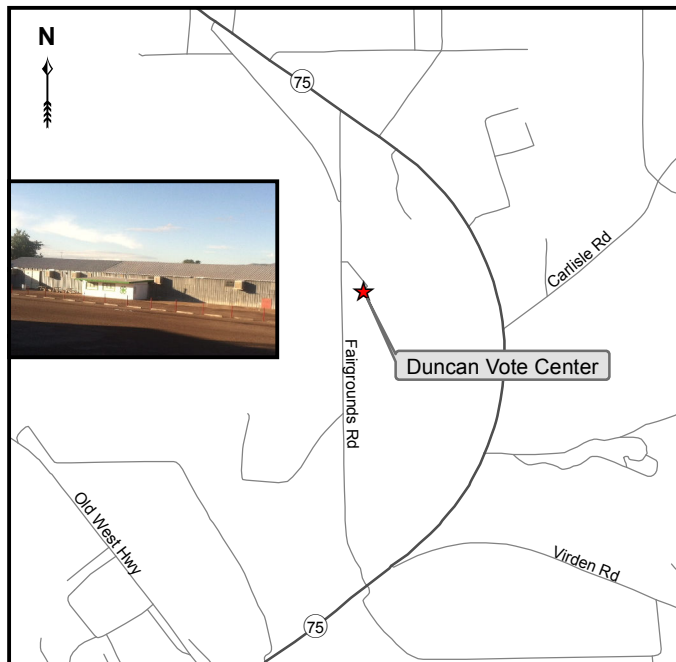

GREENLEE COUNTY, ARIZONA

CLIFTON VOTE CENTER - CLIFTON TRAIN DEPOT
 100 N. CORONADO BLVD.
 CLIFTON, AZ 85533

MORENCI VOTE CENTER - MORENCI CLUB
 314 PLAZA DRIVE
 MORENCI, AZ 85534

DUNCAN VOTE CENTER - GREENLEE COUNTY FAIRGROUNDS BUILDING C
 1248 FAIRGROUNDS ROAD
 DUNCAN, AZ 85534

Where do I register to vote?

- ✓ Greenlee County Recorder's Office located at:
 253 5th Street
 Clifton, Arizona

Where do I vote on Election Day?

- ✓ Greenlee County has established Vote Centers which allows voters of any precinct the ability to choose which Vote Center they want to go to. Vote Centers offer voters the opportunity to vote conveniently at the location of their choice to fit into their busy schedules. Vote Centers are located at the Morenci Club, 314 Plaza Drive, Morenci, AZ; the Train Depot, 100 N. Coronado Blvd., Clifton, AZ; and the Fairgrounds, 1248 Fairgrounds Road, Duncan, AZ. Polling places will still be setup and available for voters in Precinct 1 – Eagle at the Upper Eagle Creek School Building and Precinct 2 – Blue at the Blue School Building.

How do I get an Early Ballot?

- ✓ An Early Ballot can be requested by contacting the Greenlee County Recorder's Office at 253 5th Street, Clifton, AZ or 928-865-2632

For more Election information go to www.co.greenlee.az.us